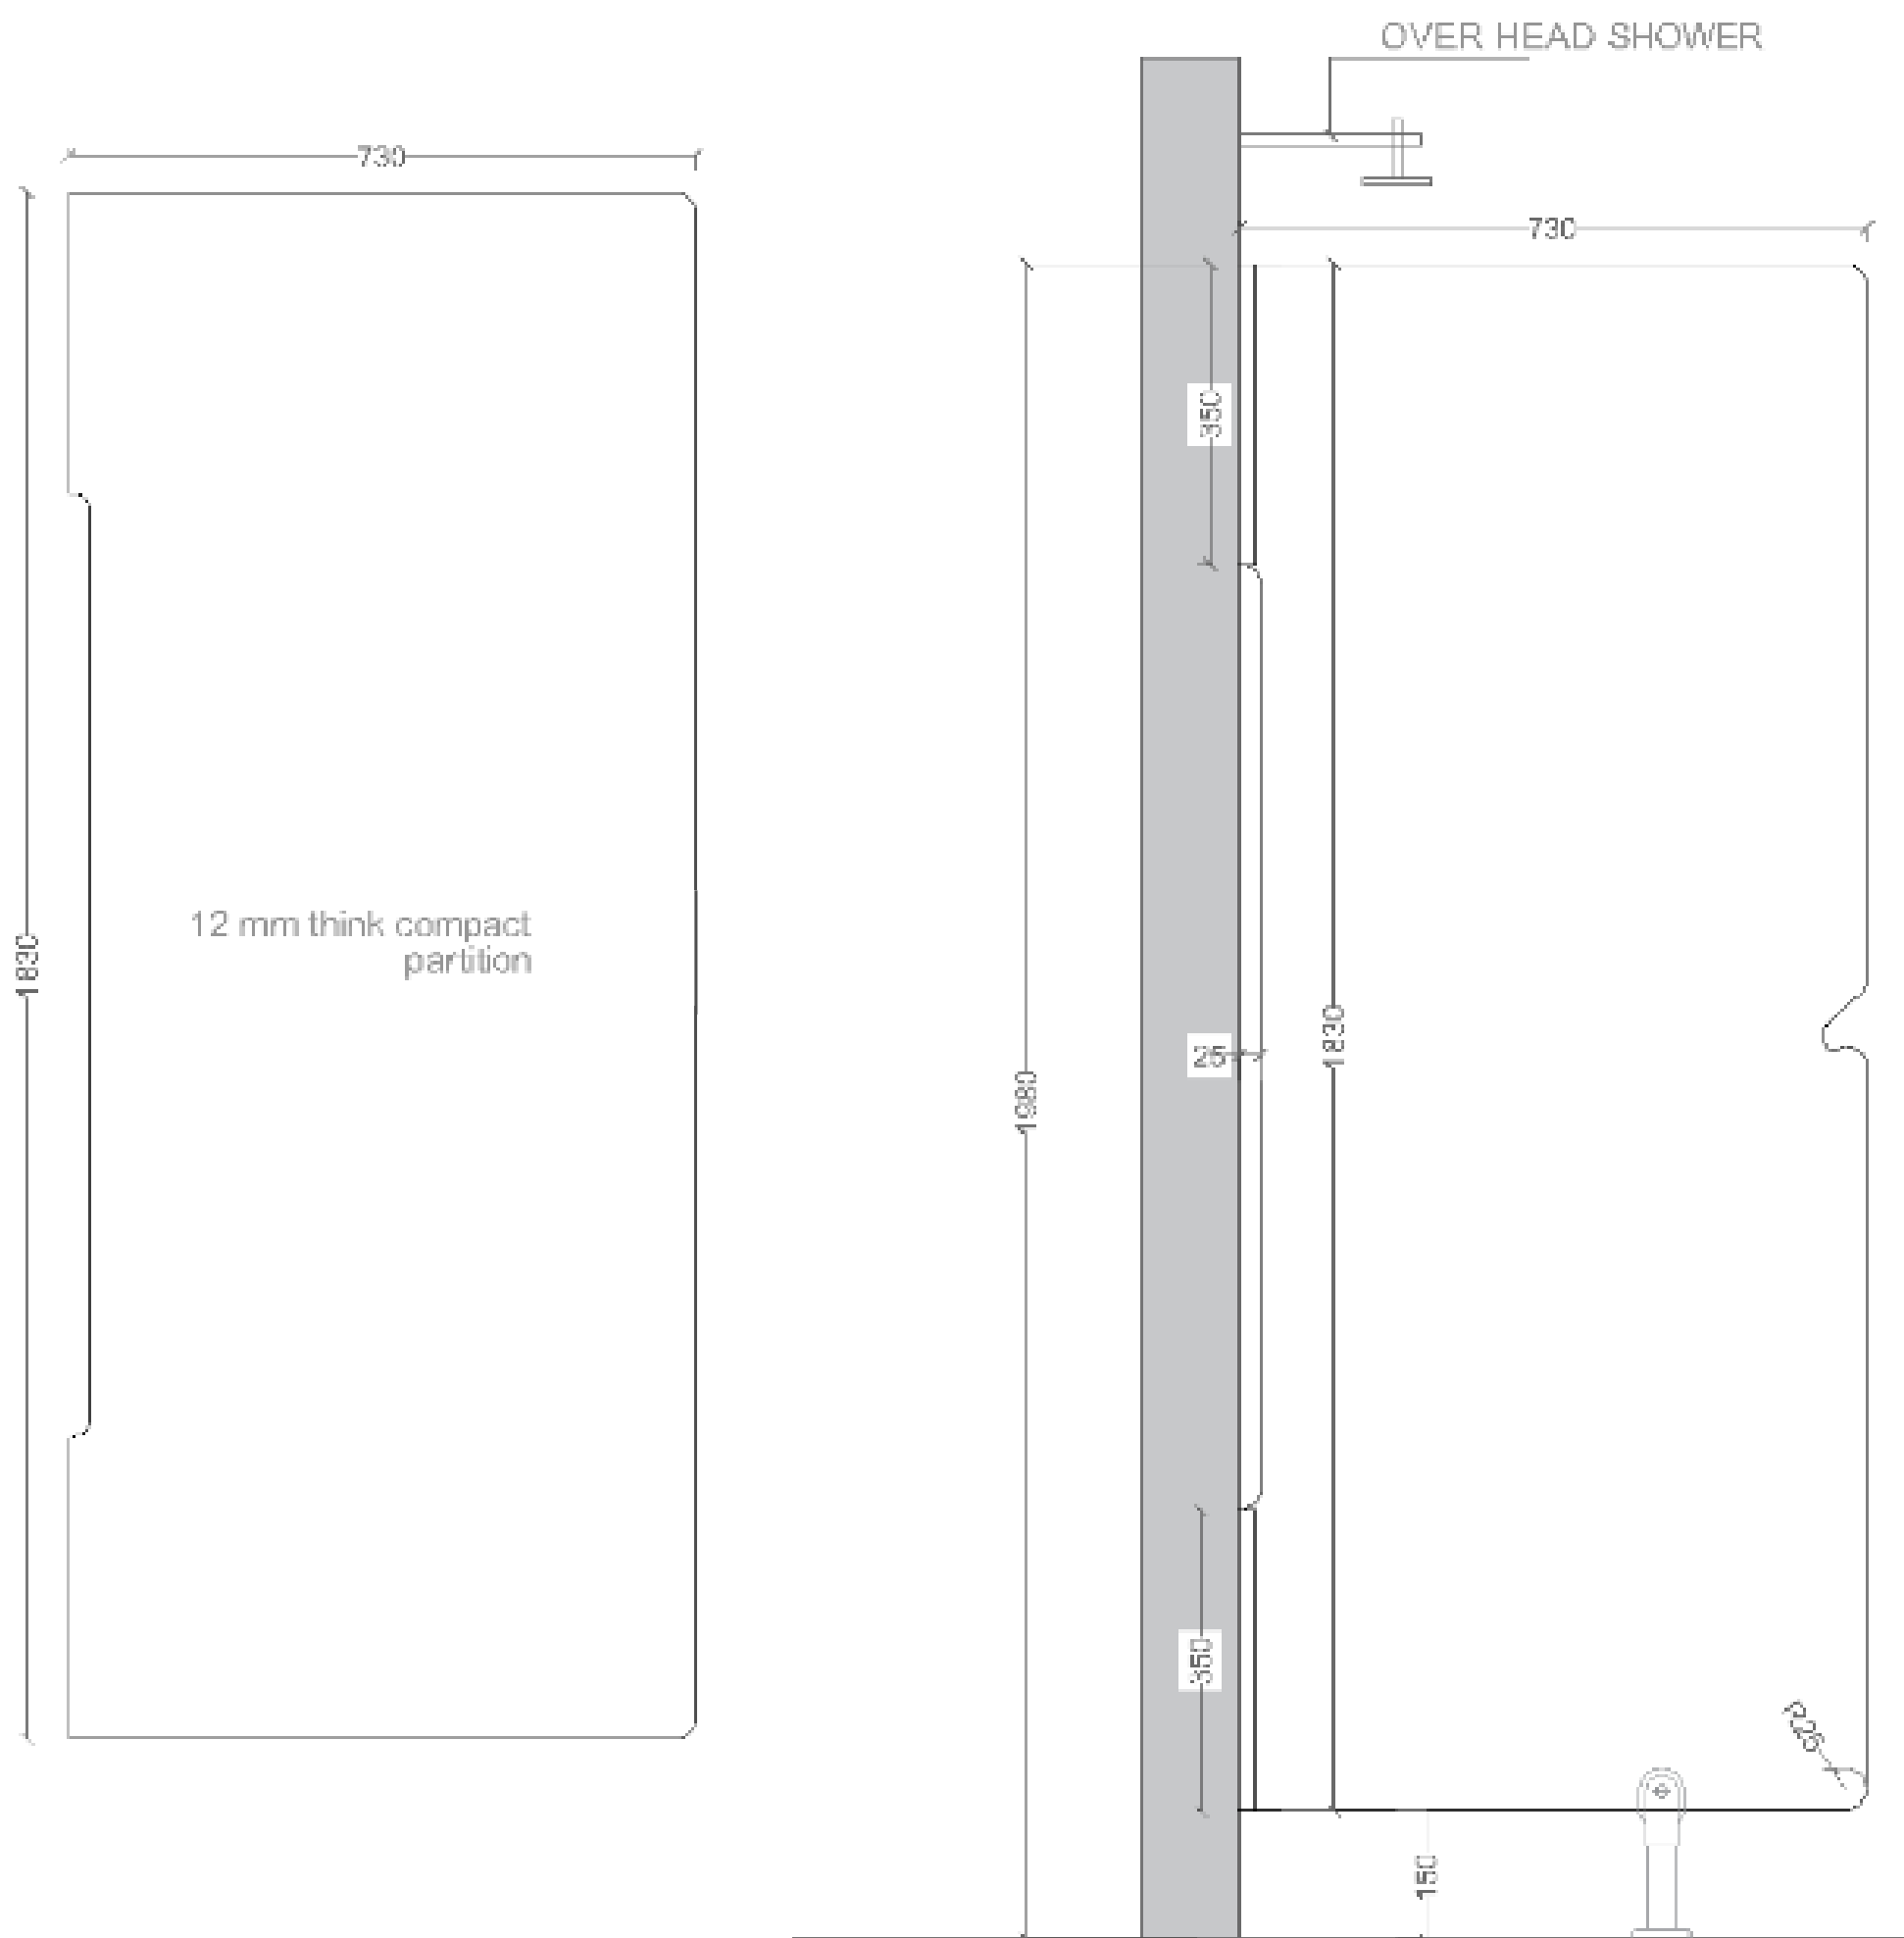

Sturdo
RESTROOM CUBICLES & LOCKERS

Shower Room Solutions

PLAN AND ELEVATION-
SHOWER VISION BARRIER

Shower Room Solutions

PLAN AND ELEVATION- SHOWER VISION BARRIER

LOOP OUT

LOOP IN