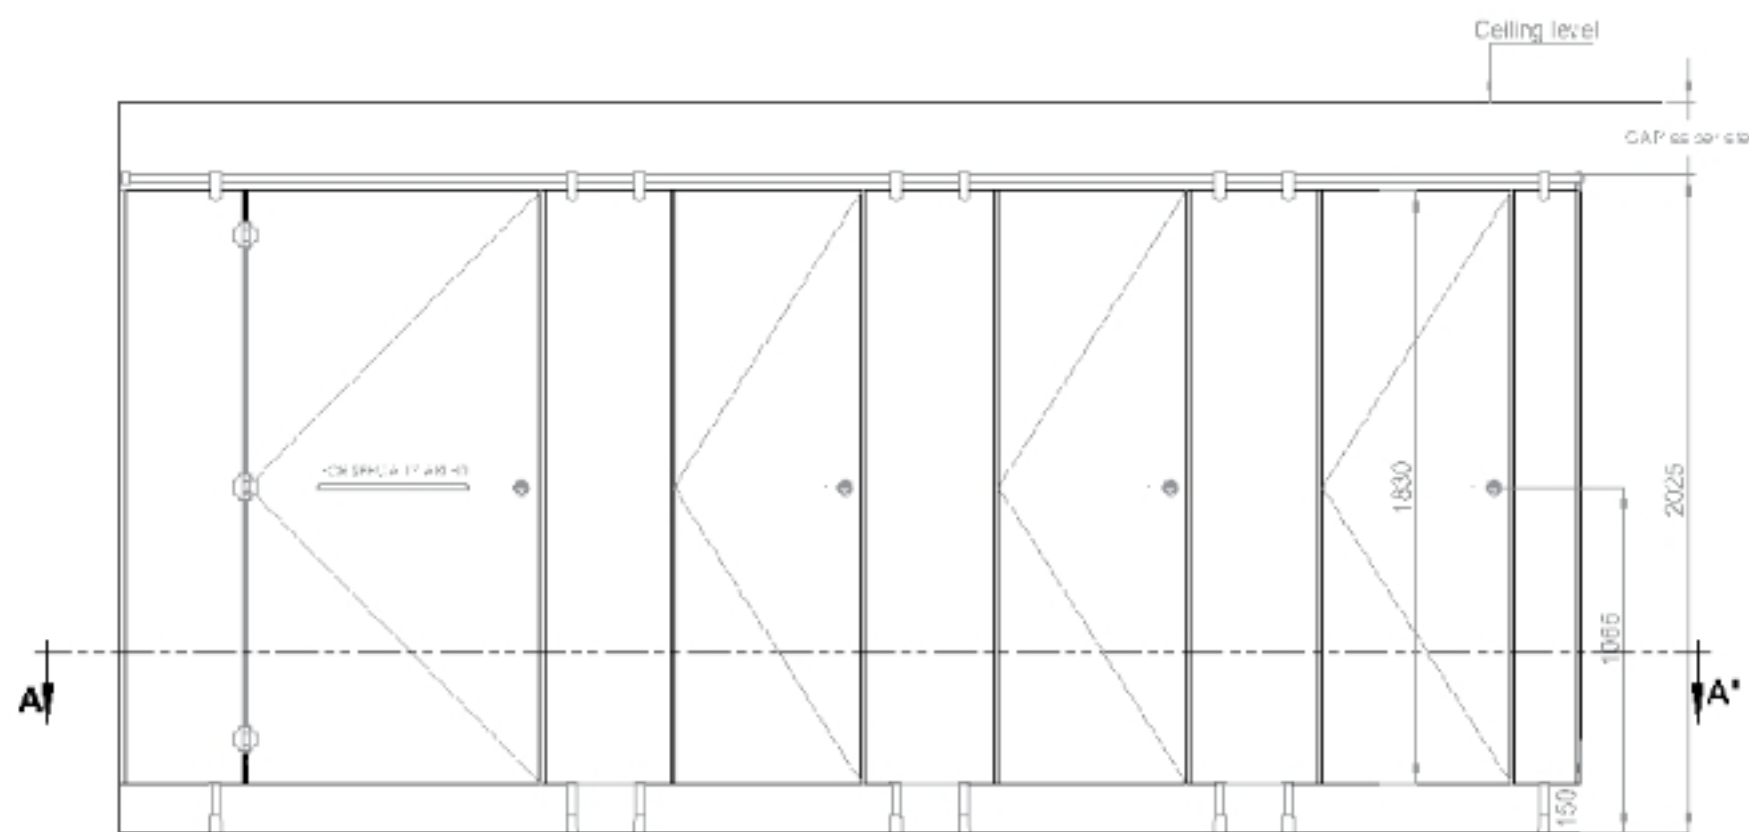

Sturdo
RESTROOM CUBICLES & LOCKERS

Restroom Cubicles

PLAN AND ELEVATION- ORION

Restroom Cubicles

MID-PANEL MOUNTED STRAIGHT LEGS

PLAN A-A' - L TYPE

EXTERIOR ELEVATION

INTERIOR ELEVATION

Restroom Cubicles

DIVIDER MOUNTED SETBACK LEGS