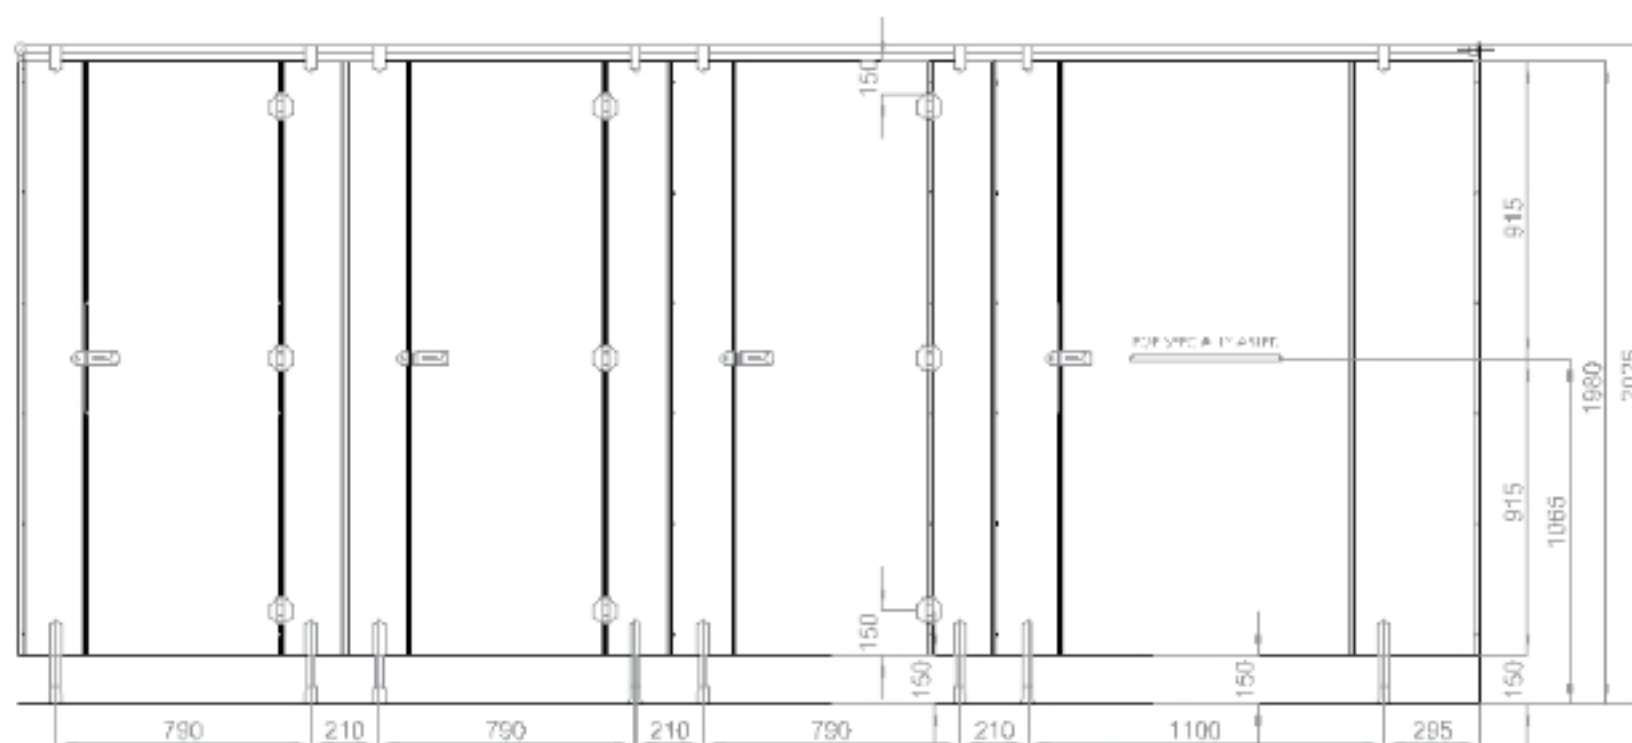

Sturdo
RESTROOM CUBICLES & LOCKERS

Restroom Cubicles

PLAN AND ELEVATION- ORION

Restroom Cubicles

MID-PANEL MOUNTED STRAIGHT LEGS

PLAN A-A' - L TYPE

EXTERIOR ELEVATION

INTERIOR ELEVATION

Restroom Cubicles

DIVIDER MOUNTED SETBACK LEGS