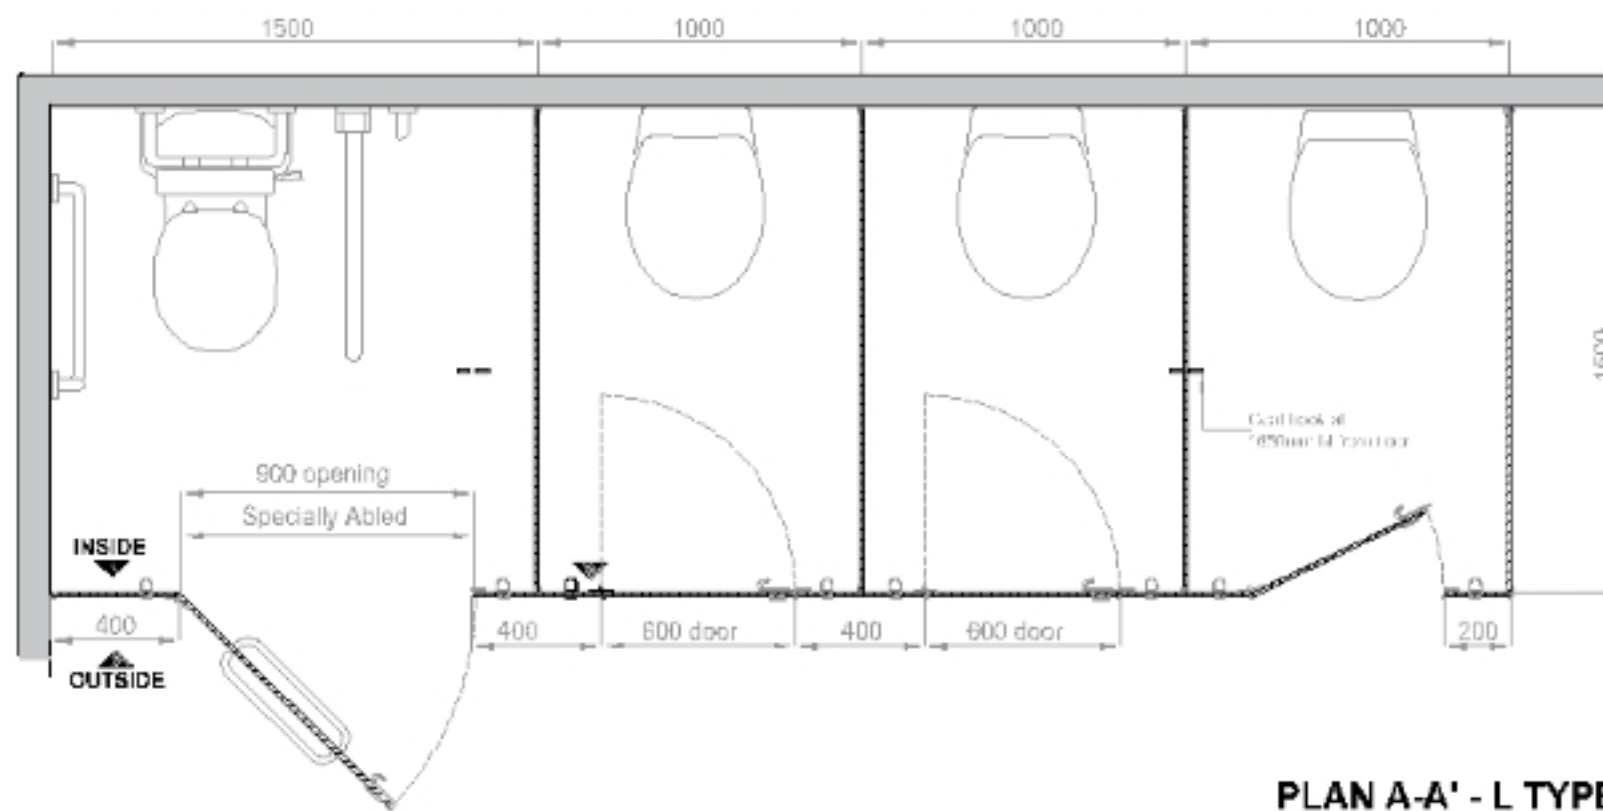

Sturdo
RESTROOM CUBICLES & LOCKERS

Restroom Cubicles

PLAN AND ELEVATION- ORION

Restroom Cubicles

MID-PANEL MOUNTED STRAIGHT LEGS

PLAN A-A' - L TYPE

EXTERIOR ELEVATION

INTERIOR ELEVATION

Restroom Cubicles

DIVIDER MOUNTED SETBACK LEGS