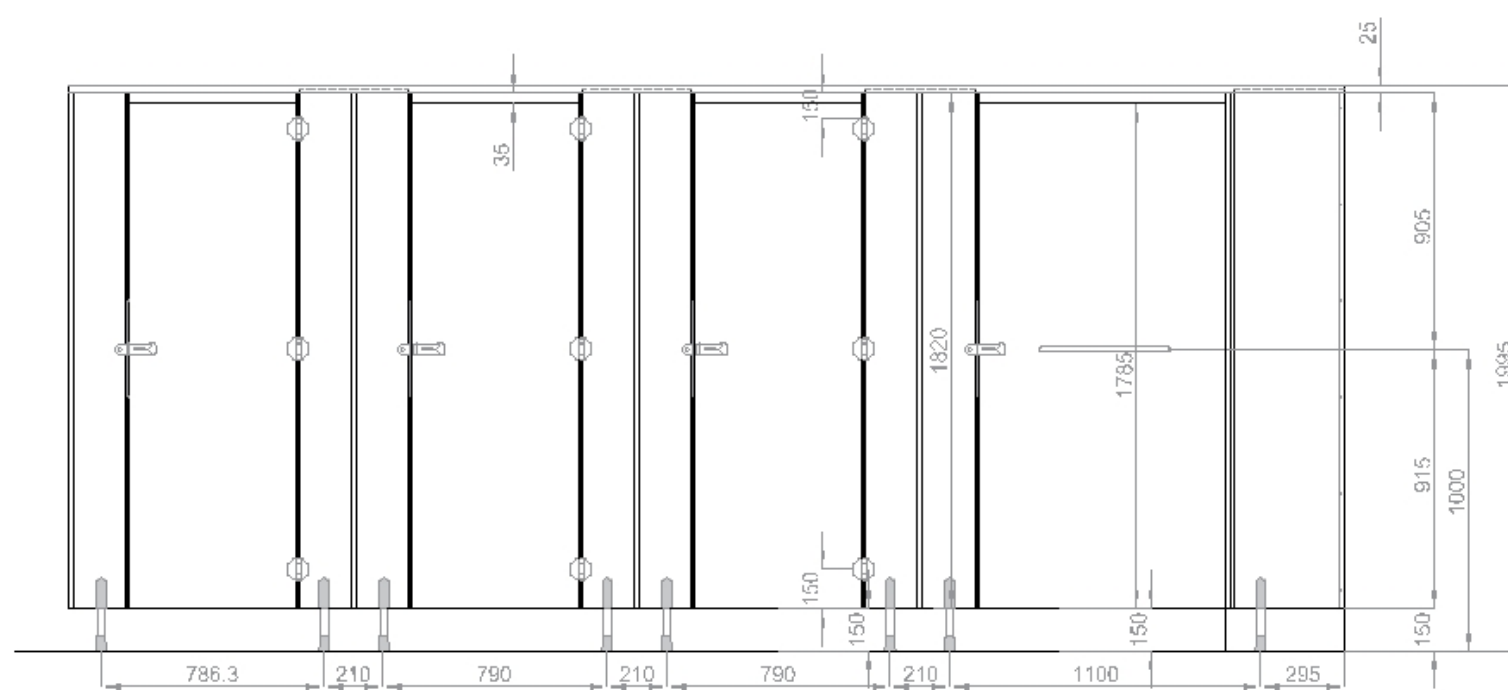

Sturdo
RESTROOM CUBICLES & LOCKERS

Restroom Cubicles

PLAN AND ELEVATION- NOVA

Restroom Cubicles

PLAN AND ELEVATION- NOVA

PLAN A-A' - L TYPE

EXTERIOR ELEVATION

INTERIOR ELEVATION