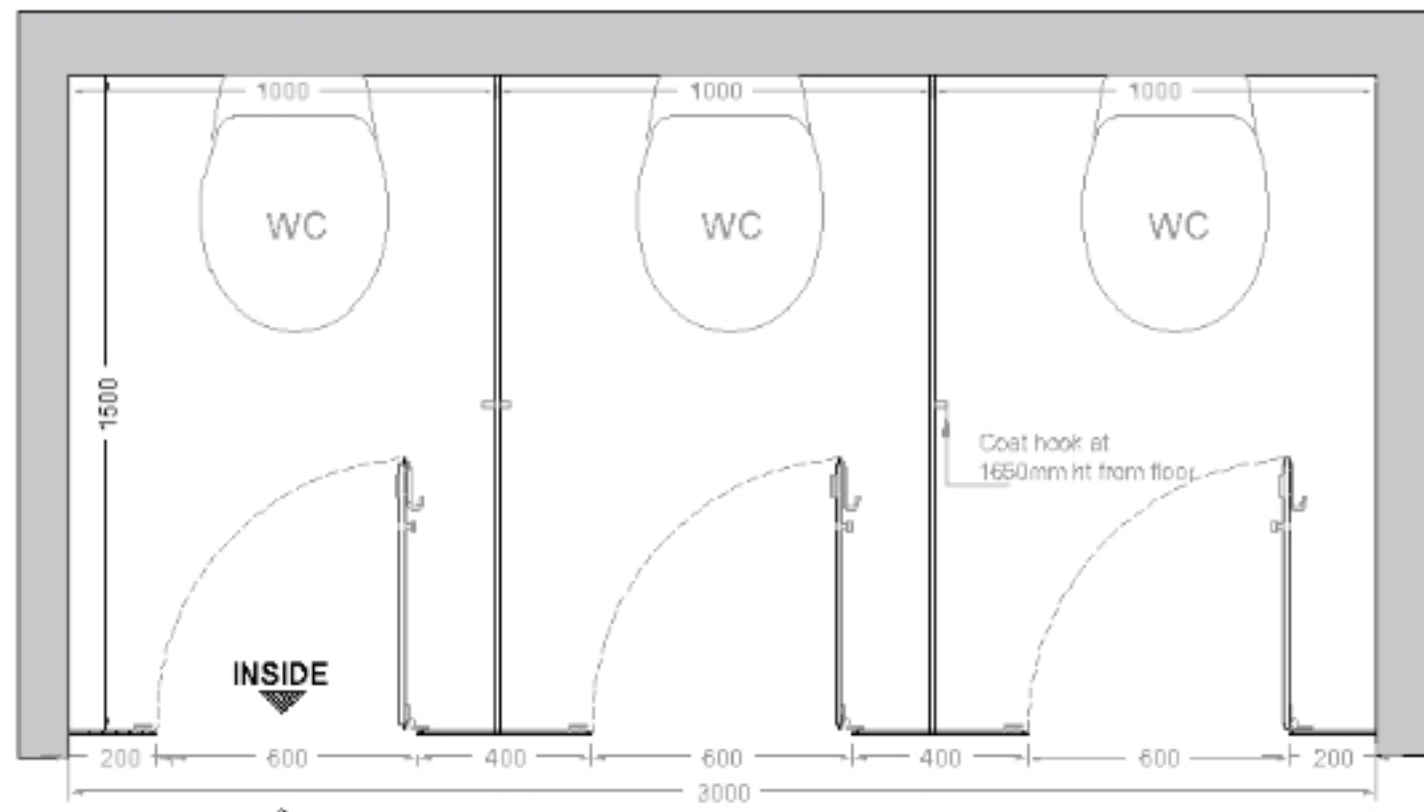

Sturdo
RESTROOM CUBICLES & LOCKERS

Restroom Cubicles

PLAN AND ELEVATION- BOOGIE

Restroom Cubicles

PLAN AND ELEVATION- BOOGIE

PLAN A-A' - I type

EXTERIOR ELEVATION

INTERIOR ELEVATION