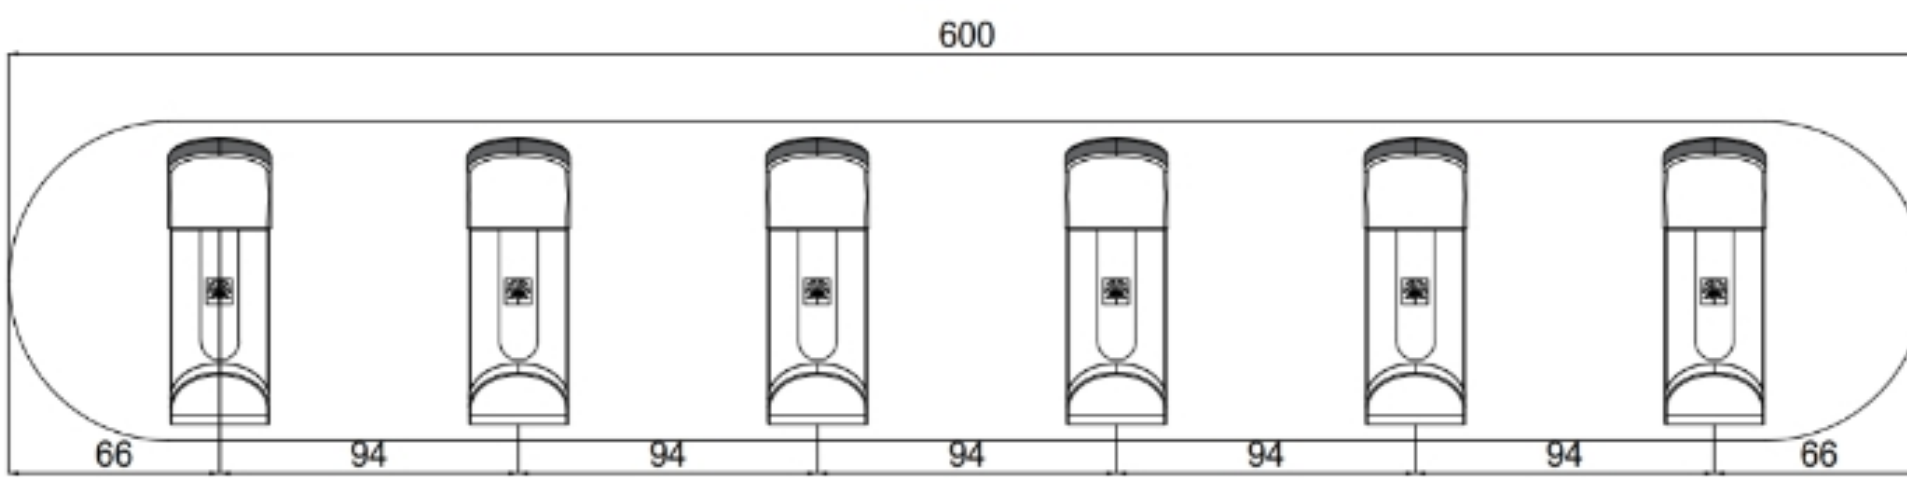

Sturdo
RESTROOM CUBICLES & LOCKERS

Altura Series

PLAN AND ELEVATION-
ALTURA COAT HOOK BARS

Altura Series

OPTION A

COAT HOOK BAR 300MM

COAT HOOK BAR 600MM

Altura Series

OPTION B

COAT HOOK BAR 300MM

COAT HOOK BAR 600MM