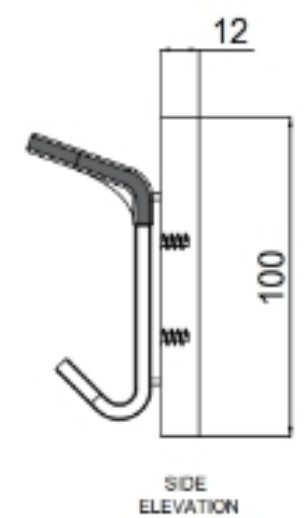

Sturdo
RESTROOM CUBICLES & LOCKERS

Altura Series

PLAN AND ELEVATION-
ALTURA COAT HOOK BARS

Altura Series

OPTION A

COAT HOOK BAR 300MM

COAT HOOK BAR 600MM

Altura Series

OPTION B

COAT HOOK BAR 300MM

COAT HOOK BAR 600MM