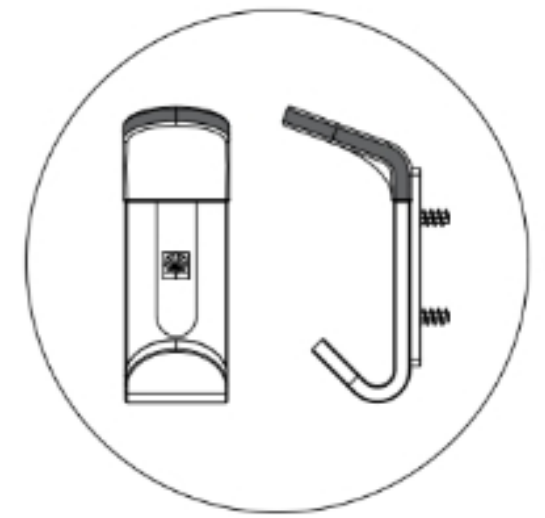

Sturdo
RESTROOM CUBICLES & LOCKERS

Altura Series

PLAN AND ELEVATION-
ALTURA COAT HOOK BARS

Altura Series

OPTION A

COAT HOOK BAR 300MM

COAT HOOK BAR 600MM

Altura Series

OPTION B

COAT HOOK BAR 300MM

COAT HOOK BAR 600MM