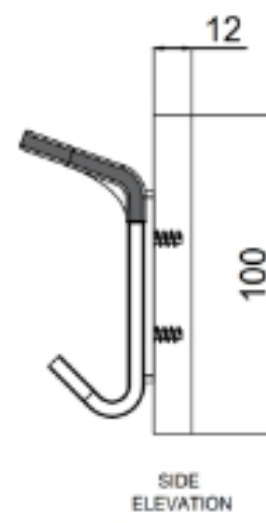

Sturdo
RESTROOM CUBICLES & LOCKERS

Altura Series

PLAN AND ELEVATION-
ALTURA COAT HOOK BARS

Altura Series

OPTION A

COAT HOOK BAR 300MM

COAT HOOK BAR 600MM

Altura Series

OPTION B

COAT HOOK BAR 300MM

COAT HOOK BAR 600MM