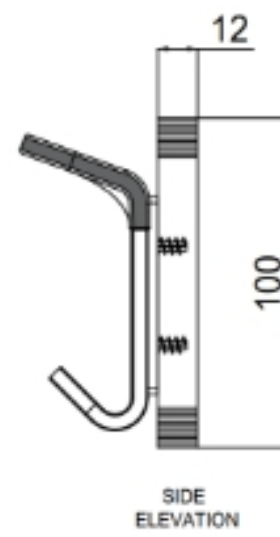

Sturdo
RESTROOM CUBICLES & LOCKERS

Altura Series

PLAN AND ELEVATION-
ALTURA COAT HOOK BARS

Altura Series

OPTION A

COAT HOOK BAR 300MM

COAT HOOK BAR 600MM

Altura Series

OPTION B

COAT HOOK BAR 300MM

COAT HOOK BAR 600MM