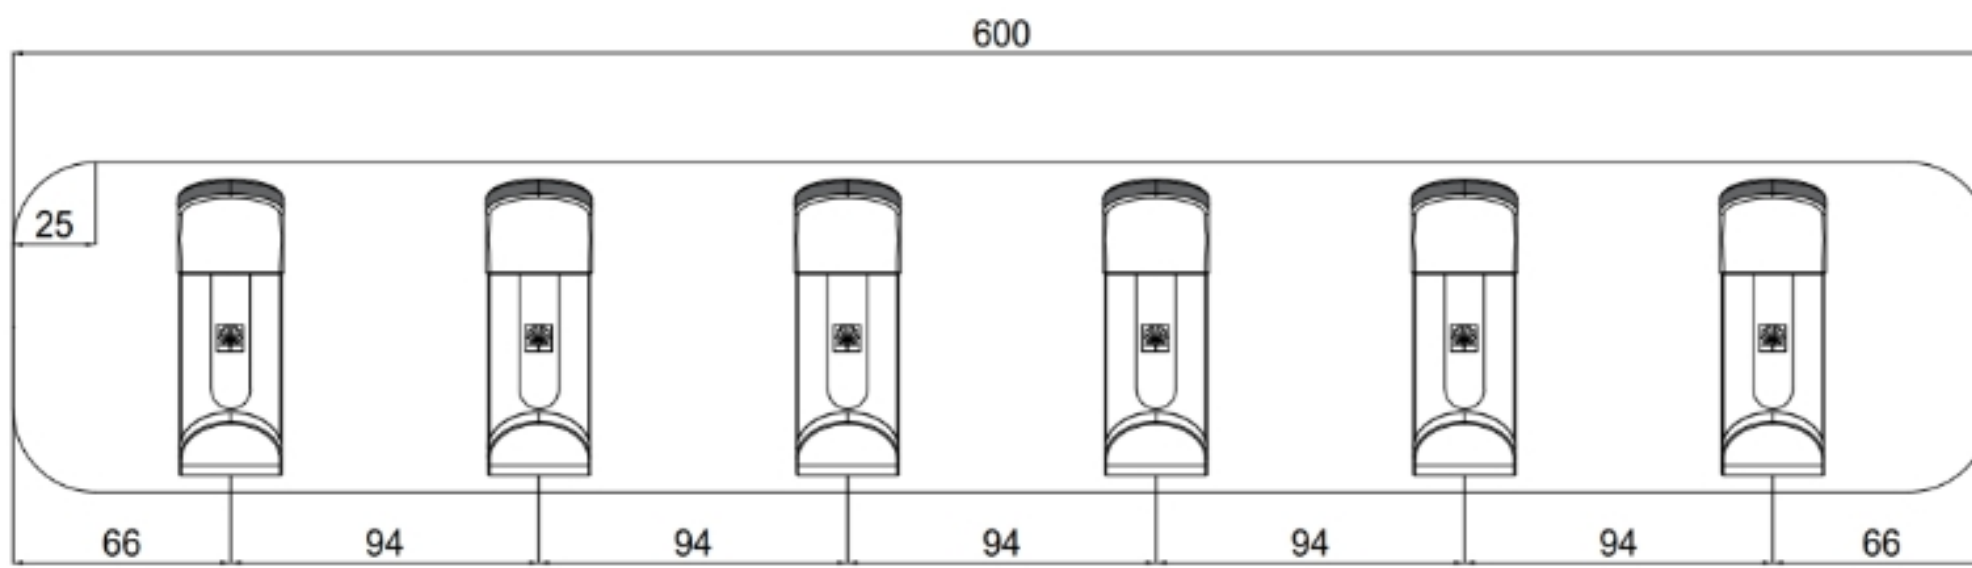

Sturdo
RESTROOM CUBICLES & LOCKERS

Altura Series

PLAN AND ELEVATION-
ALTURA COAT HOOK BARS

Altura Series

OPTION A

COAT HOOK BAR 300MM

COAT HOOK BAR 600MM

Altura Series

OPTION B

COAT HOOK BAR 300MM

COAT HOOK BAR 600MM