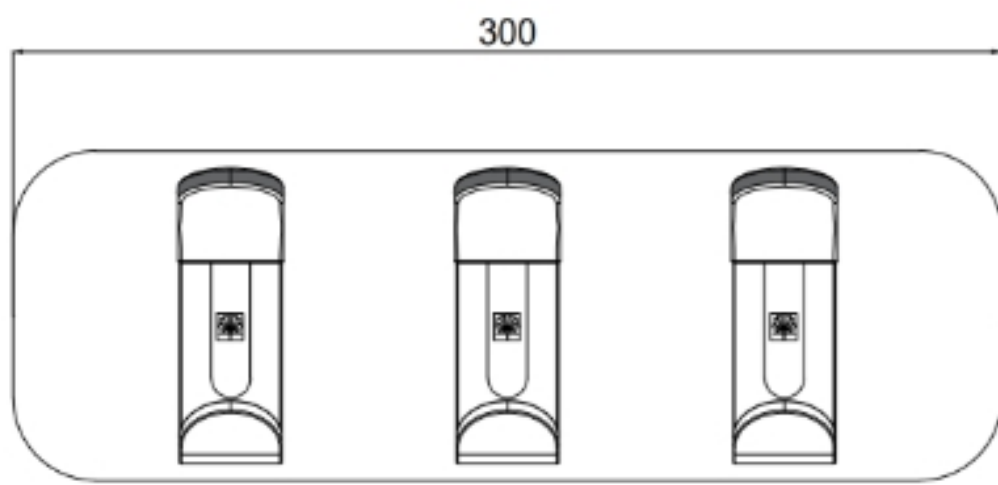

Sturdo
RESTROOM CUBICLES & LOCKERS

Altura Series

PLAN AND ELEVATION-
ALTURA COAT HOOK BARS

Altura Series

OPTION A

COAT HOOK BAR 300MM

COAT HOOK BAR 600MM

Altura Series

OPTION B

COAT HOOK BAR 300MM

COAT HOOK BAR 600MM