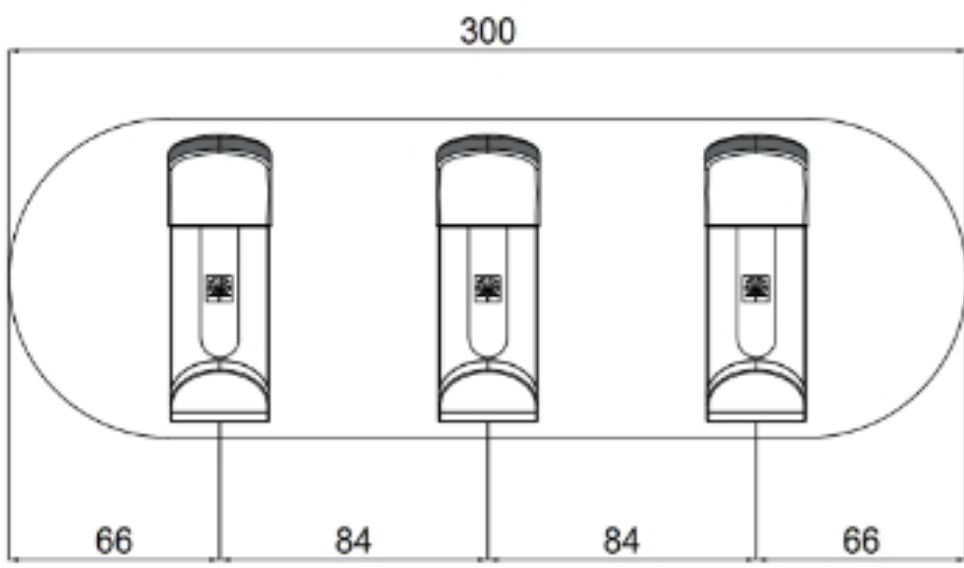

Sturdo
RESTROOM CUBICLES & LOCKERS

Altura Series

PLAN AND ELEVATION-
ALTURA COAT HOOK BARS

Altura Series

OPTION A

COAT HOOK BAR 300MM

COAT HOOK BAR 600MM

Altura Series

OPTION B

COAT HOOK BAR 300MM

COAT HOOK BAR 600MM